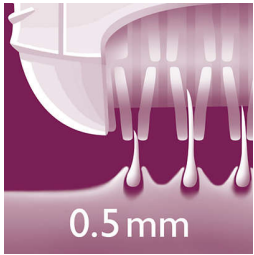

Easy cleaning

- Cleaning brush included and washable epilation head.

Long lasting smoothness

- Efficient root hair removal

Dedicated solution per body area

- Delicate epilation solution for sensitive areas
- Fast epilation solution for legs and arms
- Matching tweezers for facial touch-ups and brows

Highlights

Efficient root hair removal

Our epilators have uniquely designed precision discs that catch even the shortest hairs (0.5mm). That's hairs 4 x shorter than with wax, for up to 4 weeks of hair-free skin.

Epilator for legs & arms

The Satinelle epilator has a large head for fast epilation on legs and arms. Its rounded shape fits perfectly into your hand for comfortable hair removal.

Cordless mini epilator