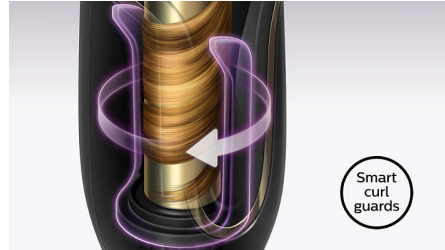

Smart curling system

Enjoy ultimate styling experience with our smart curling system. The innovative system is a great package of many upgraded features. Fabulous, lasting curls are created at a touch of a button with two auto-rotating smart curl guards. They curl every hair strand like a professional stylist all the while caring for your hair. The clever curl boost technology allows the auto curler to create lasting results at a more caring temperature setting. The device's longer barrel, easy vertical grip and open design that follows the natural flow of your hair help you style perfectly with little effort.

Longer barrel for 2x more hair

With our auto curler's 113% more curling surface*, you can now style 2x more hair in one go. Perfect curls just got easy and fast.

Vertical grip for easy use

The auto curler is held in a natural vertical position with a relaxed grip, making it effortless to create perfectly consistent curls

all around your head. The operating buttons are positioned where your grip is so that you can intuitively reach it. The curved, feminine shape of the curling chamber makes it comfortable to curl even closer to your scalp.

Smart curl guards

Our auto curler creates perfect fabulous curls that last, every time. Thanks to our innovative smart curl guards, hair is perfectly wrapped around the barrel like the masterful touch of a professional hairdresser. Because each strand of hair is curled evenly at the controlled temperature, the result is perfect each time. The best thing is that this highly skillful work is done only at a touch of a button, automatically!