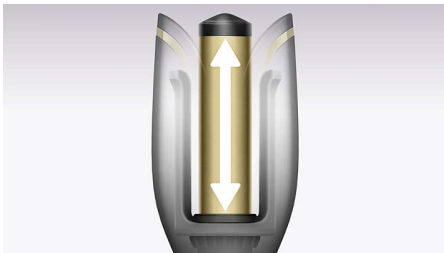

Highlights

Smart curling system

Enjoy ultimate styling experience with our smart curling system. The innovative system is a great package of many upgraded features. Fabulous, lasting curls are created at a touch of a button with two auto-rotating smart curl guards. They curl every hair strand like a professional stylist all the while caring for your hair. The clever curl boost technology allows the auto curler to create lasting results at a more caring temperature setting. The device's longer barrel, easy vertical grip and open design that follows the natural flow of your hair help you style perfectly with little effort.

Longer barrel for 2x more hair

With our auto curler's 113% more curling surface*, you can now style 2x more hair in one go. Perfect curls just got easy and fast.