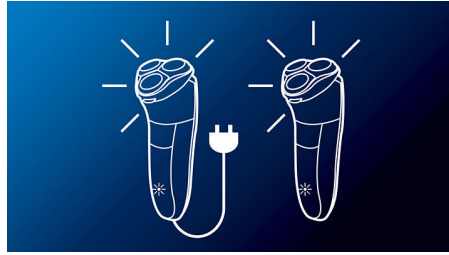

Corded and cordless use

Use your Philips shaver corded or cordless with the recharged battery for maximum power and freedom.