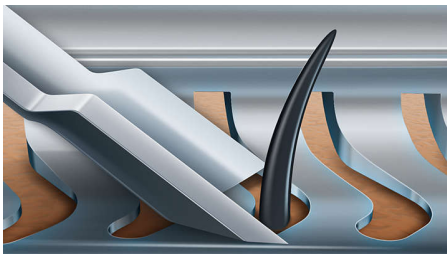

Superior closeness in a single pass Even on 3-day beards*

The Shaver 9700 is the ultimate shaving experience. Its unique contour-detect technology, combined with specially upgraded V-track precision blades PRO, creates an unbeatably close and comfortable shave, especially on a 1-3 day beard.

- Keep your shaver like new every day with SmartClean
- Even-up your mustache and sideburns

S9721/84

Highlights

Contour Detect Technology

The Philips shaver is an electric shaver that delivers our closest shave ever*. Its Contour Detect technology gently follows your facial contours to capture 20% more hairs* in a single pass.

V-Track Precision Blades PRO

Upgraded V-Track Precision Blades PRO gently captures each hair regardless of its length, from 1 day up to 3 day stubble. Cuts 30% closer* in fewer strokes, leaving your skin smooth and comfortable. The blades also self-sharpen to ensure a premium shave day after day.