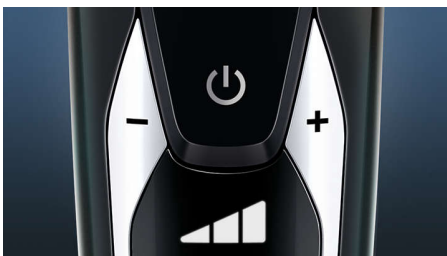

Personal Comfort Settings

Choose between normal or sensitive to create a shaving experience that best suits your skin. If you're in a hurry, select the fast setting to save some time.