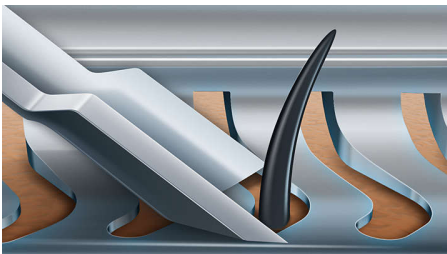

## Superior closeness in a single pass Even on 3-day beards\*

The Shaver 9700 is the ultimate shaving experience. Its unique contour-detect technology, combined with specially upgraded V-track precision blades PRO, creates an unbeatably close and comfortable shave, especially on a 1-3 day beard.

### Designed for perfection

- Captures each hair regardless of length
- Shaving heads move in 8 directions for a smoother result

## Contour Detect Technology

The Philips shaver is an electric shaver that delivers our closest shave ever\*. Its Contour Detect technology gently follows your facial contours to capture 20% more hairs\* in a single pass.

## V-Track Precision Blades PRO

Upgraded V-Track Precision Blades PRO gently captures each hair regardless of its length, from 1 day up to 3 day stubble. Cuts 30% closer\* in fewer strokes, leaving your skin smooth and comfortable. The blades also self-sharpen to ensure a premium shave day after day.