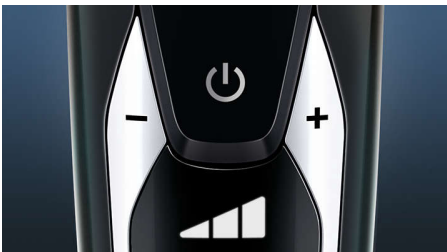

Personal Comfort Settings

Choose between normal or sensitive to create a shaving experience that best suits your skin. If you're in a hurry, select the fast setting to save some time.