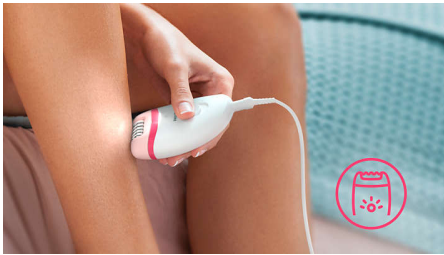

Accessories

- Includes massage cap
- Travel pouch
- Sensitive cap to remove unwanted hairs

Easy and effortless usage

- 2 speed settings to grab thinner and thicker hairs
- Profiled, ergonomic grip for comfortable handling
- Unique built-in light for greater visibility of fine hairs
- Washable epilation head for extra hygiene and easy cleaning

Thorough results

- Efficient epilation system pulls out the hairs from the root

Highlights

Efficient epilation system

Efficient epilation system leaves your skin smooth and stubble free for weeks

Ergonomic grip

The rounded shape fits perfectly in your hand for comfortable hair removal. It looks great too!

Sensitive area cap

For more gentleness in different body areas it includes a delicate area cap to easily remove unwanted hairs from underarm and bikini.

Opti-light

Unique built-in light ensures less hairs are missed for a more effective epilation.

Washable epilation head

This epilator has a washable epilation head. The head can be detached and cleaned under running water for better hygiene