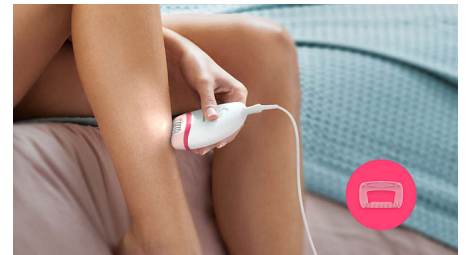

Accessories

- Includes massage cap
- Travel pouch
- Sensitive cap to remove unwanted hairs

Easy and effortless usage

- 2 speed settings to grab thinner and thicker hairs
- Profiled, ergonomic grip for comfortable handling
- Unique built-in light for greater visibility of fine hairs
- Washable epilation head for extra hygiene and easy cleaning

The rounded shape fits perfectly in your hand for comfortable hair removal. It looks great too!

Sensitive area cap

For more gentleness in different body areas it includes a delicate area cap to easily remove unwanted hairs from underarm and bikini.

Opti-light

Unique built-in light ensures less hairs are missed for a more effective epilation.

Washable epilation head

This epilator has a washable epilation head. The head can be detached and cleaned under running water for better hygiene

Massage cap

Massage cap eases the epilation sensation.

2 Speed settings

2 speed settings to remove thinner and thicker hairs for a more personalized hair removal treatment.

Travel pouch

Travel pouch for storage and transportation