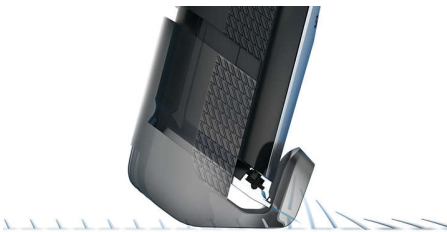

Integrated Hair lift comb

Trim your stubble in one quick pass, while being gentle on your skin. Our new Integrated hair lift comb lifts and guides the hairs to the level of the blades for effortless, even trimming.

Full metal blades

This trimmer comes with double sharpened full metal blades that cuts more hairs in every pass for faster trimming.