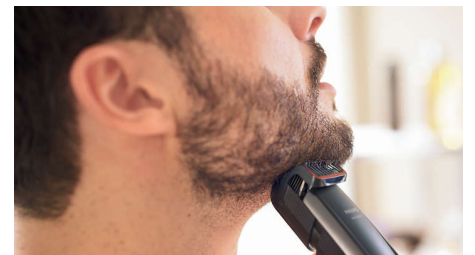

Ideal stubble setting

Keep an ideal 3- day stubble, day after day, by using the trimmer's shortest 0.4mm setting.