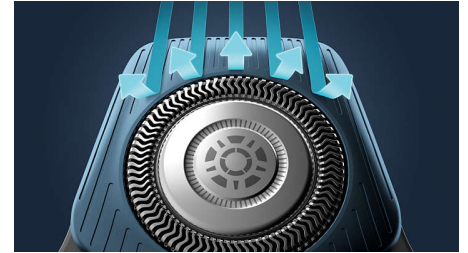

Hair-Guide precision heads

This new shape precision shaver is enhanced with hair guiding channels for optimal cutting and skin comfort.