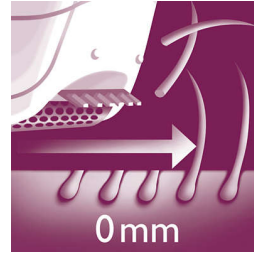

Smooth skin

- Active lift and massage attachment removes flat-lying hairs
- Ceramic textured discs remove even fine, short hairs
- Gentle tweezing discs remove hair without pulling skin
- Wide epilator head covers more skin per stroke

Highlights

Ceramic textured discs

This epilator has ceramic textured discs to gently remove even the finest hair

Gentle tweezing discs

This epilator has gentle tweezing discs to remove hair without pulling the skin.

Wet & Dry

For wet and dry usage.

Wide epilation head

Our extra wide epilation head provides you with optimal hair removal in each stroke for long lasting and super smooth results in minutes.

Active hair lift attachment

Active hair lift and massage attachment removes fine, flat-lying hairs and soothes the skin

Shaving head with comb

Detachable shaving head perfectly follows the contours of your bikini line or underarms for a close and smooth shave. Comes with trimming comb.