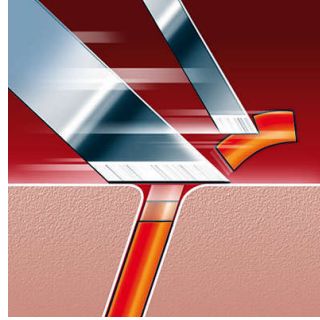

- Jet Clean system

Rinses clean in seconds

- FastRinse with anti-bacterial coating inside

PHILIPS

Electric shaver
With battery level indicator

Highlights

SmartTouch Contour-following

Constantly keeps the 3 shaving heads in close contact with your skin for a fast and efficient shave.

FastRinse

Anti-bacterial coating inside the shaving unit ensures that the shaver is rinsed clean in seconds.

Precision Cutting System

The electric shaver has ultra thin heads with slots to shave the long hairs and holes to shave even the shortest stubble.

Super Lift & Cut technology

The dual blade system of this electric shaver lifts hairs to cut comfortably below skin level.

Reflex Action system

Automatically adjusts to every curve of your face and neck.