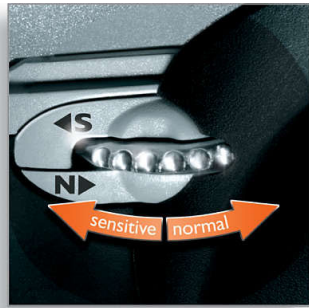

## Personal Comfort Control

Personal Comfort Control adapts the shaver to your skin type. Select the 'Normal' setting for a fast and comfortable close shave. Select 'Sensitive' for a comfortable close shave with maximum skin comfort.