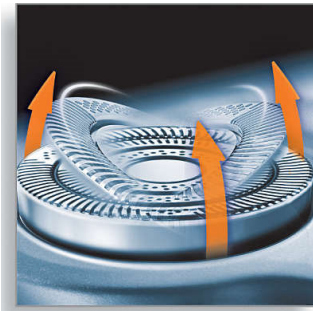

## Precision Cutting System

The electric shaver has ultra thin heads with slots to shave the long hairs and holes to shave even the shortest stubble.

## Super Lift & Cut technology

The dual blade system of this electric shaver lifts hairs to cut comfortably below skin level.

## Reflex Action system

Automatically adjust to every curve of your face and neck for flexible, smoother shaving.

## Individually floating heads

Align the razor sharp blades of your Philips shaver closer to your skin for exceptional closeness.