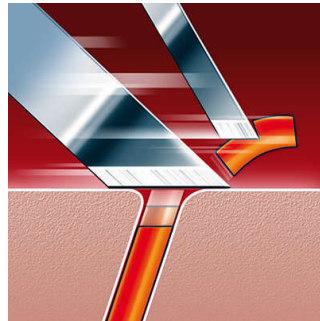

Super Lift & Cut technology

The dual blade system of this electric shaver lifts hairs to cut comfortably below skin level.