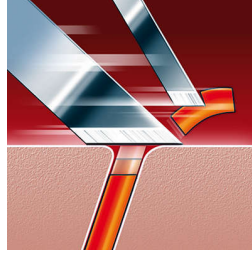

Super Lift & Cut technology