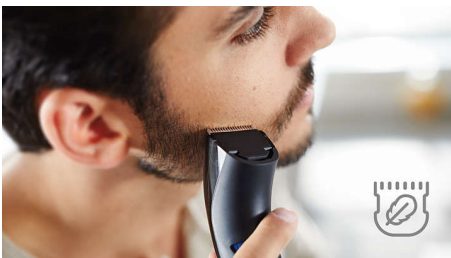

Skin friendly performance

- Skin-friendly rounded tips for smooth skin contact

Precision

- Easy to select and lock-in length settings, 1-10mm
- 1mm precision

PHILIPS

beard trimmer
1mm precision settings Stainless steel blades, 10h charge/45mins cordless use

QT4000/15

Highlights

Perfect beard every day

Set the trimmer at the lowest position for a perfect 3-day beard, just 1mm long.

10 lock-in length settings

Turn the wheel to simply select and lock-in the length settings you want: from a short beard of 1mm up to a full beard of 10mm, in precise 1mm steps.

Skin-friendly high-performance

Blades stay extra-sharp to always cut hairs neatly and effectively, but have rounded blade tips and combs to prevent irritation.

Cordless Use

Rechargeable only. Up to 45 minutes of cordless power after 10 hours of charging.

Ergonomic design

A fast trimmer that's comfortable to hold and use. So you can handle those hard-to-reach areas more easily.

Easy to clean

Detach the head of your Philips beard trimmer and rinse it under the tap for easy cleaning. Then dry it before you put it back on the appliance.