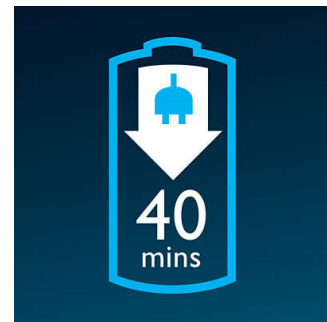

Reflex Action system

Automatically adjusts to every curve of your face and neck.

Individually floating heads

Align the razor sharp blades of your Philips shaver closer to your skin for exceptional closeness.

Washable shaver

The waterproof shaver can be easily rinsed under the tap.

Cordless and corded use

Cordless and corded use

Charging stand

Charging stand

Cleaning indicator

Cleaning indicator