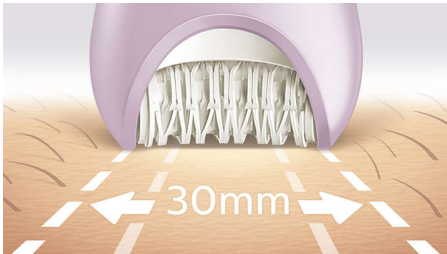

Easy and effortless usage

- First epilator with S-shaped handle
- Cordless wet and dry for use in bath or shower
- Opti-light helps you target and remove even trickiest hairs

Exceptional results

- Extra wide epilator head
- Epilation head of unique ceramic material for better grip

Personalized body and face care routines

- Includes trimming head and bikini comb
- Includes massage cap
- Facial area and delicate area cap to remove unwanted hairs

Highlights

Our fastest epilation ever

Our epilator head is unique in being made from a textured ceramic surface that gently extract even the finest hairs and those 4x shorter than wax. Now with faster disc rotation than ever before (2200RPM) for our fastest hair removal.

Extra wide epilator head

Extra wide epilator head covers more skin with every stroke for faster hair removal.

Ergonomic S-shaped handle

The ergonomic S-shaped handle is easy to steer for maximum control and better reach with natural and precise movements, all over your body.