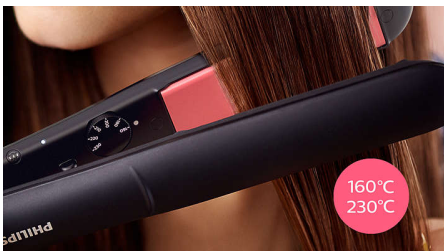

Temperature range

Choose between temperature range from 160°C up to 230°C to secure long-lasting result while minimizing risk of hair damage.