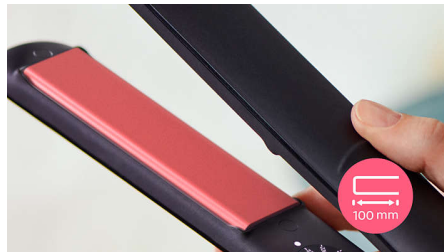

ThermoProtect technology distributes heat evenly across the plates, preventing overheating to protect your hair.

Keratin ceramic plates

Keratin-infused ceramic plates glide smoothly through your hair, for quick and easy styling.

100mm long plates

The longer 100mm plates enable better contact with the hair to help you achieve perfect straightening results easier and in less time.

Fast heat-up time

The straightener has a fast heat-up time, being ready to use in 30 seconds.