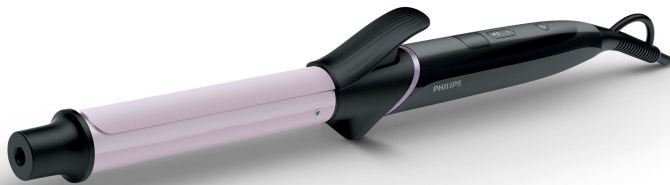

PHILIPS

Curler

StyleCare

25mm medium barrel

Tourmaline ceramic

Digital temperature settings

BHB864/00

One wrap away from perfect curls

Easily create perfect, classic curls with our new curler. Tourmaline ceramic coated barrel makes sure your hair is protected, frizz-free and shine with perfection. 200°C high heat allows you to create beautiful curls in one wrap.

Ease of use

- 30% more styling space on the barrel for long or thick hair
- Cool tip for easier and safer use
- Safety stand for ease of use
- Fast heat up time, ready to use in 60 sec
- Key-lock function to avoid unintentional switching
- Swivel cord to prevent tangled wires
- Auto shut-off for safe usage
- 1.8 m power cord
- 2 years of world wide guarantee

Beautifully styled hair

- Tourmaline ceramic for ultimate smoothness and shine
- Up to 200°C for perfect results
- 25mm medium barrel for classic curls

Less hair damage

Highlights

Tourmaline ceramic

The smooth ceramic barrel prevents damage to your hair during styling. It is infused with tourmaline to give your curls ultimate smoothness and shine.