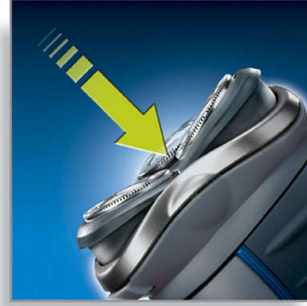

Reflex Action system

Automatically adjusts to every curve of your face and neck.

Spring-released pop-up trimmer

Full width trimmer is perfect for grooming sideburns and moustache.