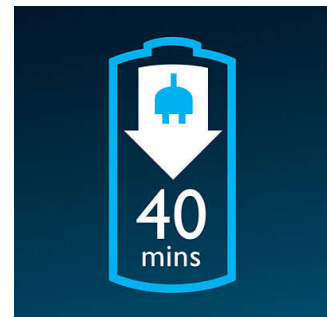

Washable shaver

The waterproof shaver can be easily rinsed under the tap.

Battery low indicator

Battery low indicator

Cordless and corded use

Cordless and corded use

Charging stand

Charging stand