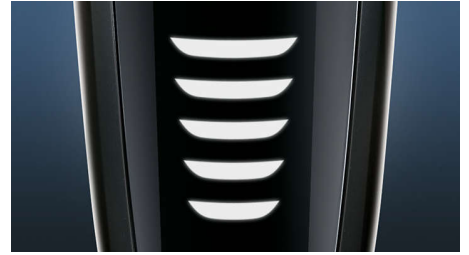

5 level LED display

You can easily see how much power is left with the 5-level LED display. Your Philips close shaver will not only tell you when it's time to charge, it has indicators for locking, cleaning and replacing the head.