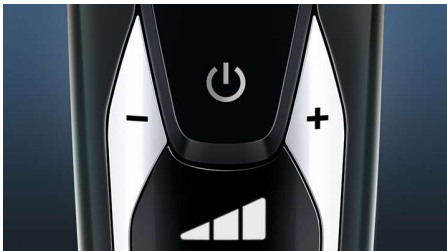

Personal comfort settings

Choose between 3 modes to customize your shave: Sensitive – for a gentle, yet thorough shave. Normal – for a thorough, everyday shave. Fast – for a quick shave that saves you time.