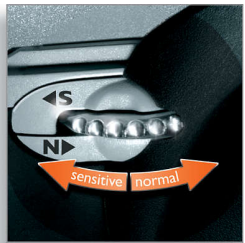

## SmartTouch Contour-following

Constantly keeps the 3 shaving heads in close contact with your skin for a fast and efficient shave.

## Speed-XL shaving heads

The three shaving tracks offer 50% more shaving surface for a fast and close shave.  
\*compared to standard rotary shaving heads.

## Personal Comfort Control

Personal Comfort Control adapts the shaver to your skin type. Select the 'Normal' setting for a fast and comfortable close shave. Select 'Sensitive' for a comfortable close shave with maximum skin comfort.