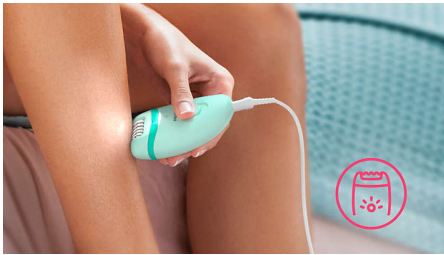

Accessories

- Luxury smart tweezers with light and mirror

Easy and effortless usage

- Opti-light helps you target and remove even trickiest hairs
- 2 speed settings to grab thinner and thicker hairs
- Profiled, ergonomic grip for comfortable handling
- Small enough to take everywhere
- Includes 2x AA batteries
- Mini epilator is ideal for sensitive areas like bikini line
- Washable epilation head for extra hygiene and easy cleaning

Thorough results

- Efficient epilation system pulls out the hairs from the root

Highlights

Efficient epilation system

Efficient epilation system leaves your skin smooth and stubble free for weeks

Ergonomic grip

The rounded shape fits perfectly in your hand for comfortable hair removal. It looks great too!

Compact and portable

Small enough to fit in a handbag or clutch and battery powered, so you can take it anywhere you go.

Opti-Light

Opti-light helps you target and remove even trickiest hairs

Washable epilation head

This epilator has a washable epilation head. The head can be detached and cleaned under running water for better hygiene