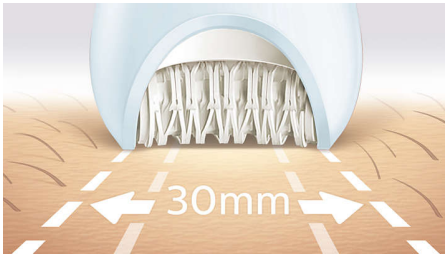

## Firmly grips even fine hairs

Our fastest ever epilator has unique ceramic discs that rotate at a greater speed than ever before and firmly grip fine and short hairs. It comes with an extra - wide epilation head that covers more skin with every stroke.

### Exceptional results

- Extra wide epilator head
- Epilation head of unique ceramic material for better grip

## Our fastest epilation ever

Our epilator head is unique in being made from a textured ceramic surface that gently extract even the finest hairs and those 4x shorter than wax. Now with faster disc rotation than ever before (2200RPM) for our fastest hair removal.

## Extra wide epilator head

Extra wide epilator head covers more skin with every stroke for faster hair removal.