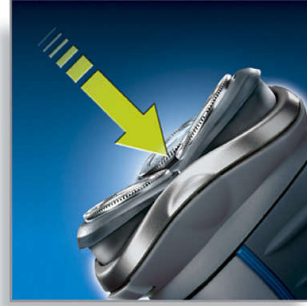

- Washable shaver

Moustache and sideburn trimming

- Spring released pop-up trimmer

PHILIPS

Highlights

Individually floating heads

Align the razor sharp blades of your Philips shaver closer to your skin for exceptional closeness.

Pop-up trimmer

Full width, pop-up trimmer is perfect for grooming sideburns and moustache.

Precision Cutting System

The Philips shaver has ultra thin heads with slots to shave long hairs and holes to shave the shortest stubble.

Reflex Action system

Automatically adjusts to every curve of your face and neck.

Superior Lift & Cut system

Dual blade system: first blade lifts, second blade cuts for a comfortable close shave.

Washable shaver

The water resistant Philips shaver can be easily rinsed under the tap.

Specifications

Shaving Performance

- Contour following: Reflex Action system, Individual floating heads
- Shaving system: Precision Cutting System, Super Lift & Cut technology
- Styling: Precision trimmer