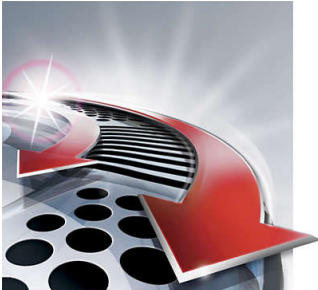

Precision Cutting System

The Philips shaver has ultra thin heads with slots to shave long hairs and holes to shave the shortest stubble.