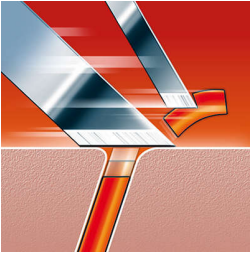

Comfortably close

- Super Lift & Cut technology
- Replacement heads

Adjusts to every curve of your face and neck

- Reflex Action system

Easy grip

- Ergonomically designed grip for easy handling

Moustache and sideburn trimming

- Pop-up trimmer

Highlights

Super Lift & Cut technology

The dual blade system of this electric shaver lifts hairs to cut comfortably below skin level.

Replacement heads

For maximum performance replace the shaving heads of your Philips shaver every two years with HQ55.

Reflex Action system

Automatically adjusts to every curve of your face and neck.

Easy grip for optimal handling

This ergonomically designed grip enables easy handling for a comfortable shave.

Pop-up trimmer