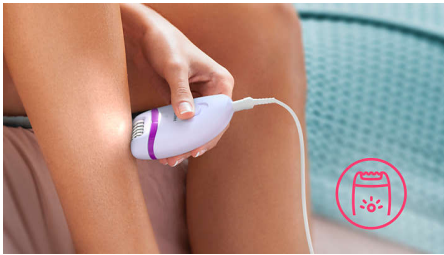

Accessories

- Includes massage cap
- Travel pouch
- Shaving head and comb for a close shave

Easy and effortless usage

- 2 speed settings to grab thinner and thicker hairs
- Profiled, ergonomic grip for comfortable handling
- Washable epilation head for extra hygiene and easy cleaning
- Unique built-in light for greater visibility of fine hairs

Thorough results

- Efficient epilation system pulls out the hairs from the root

Highlights

Efficient epilation system

Efficient epilation system leaves your skin smooth and stubble free for weeks

Ergonomic grip

The rounded shape fits perfectly in your hand for comfortable hair removal. It looks great too!

Shaving head and comb

The shaving head and comb provide a close shave and more gentleness in different body areas.

Opti-light

Unique built-in light ensures less hairs are missed for a more effective epilation.

Washable epilation head

This epilator has a washable epilation head. The head can be detached and cleaned under running water for better hygiene