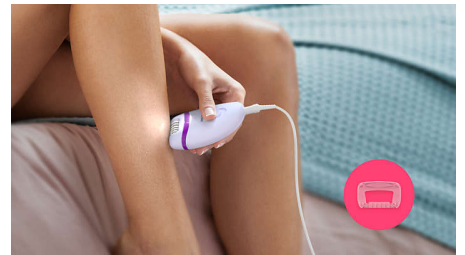

Accessories

- Includes massage cap
- Travel pouch
- Shaving head and comb for a close shave

Easy and effortless usage

- 2 speed settings to grab thinner and thicker hairs
- Profiled, ergonomic grip for comfortable handling
- Washable epilation head for extra hygiene and easy cleaning
- Unique built-in light for greater visibility of fine hairs

The rounded shape fits perfectly in your hand for comfortable hair removal. It looks great too!

Shaving head and comb

The shaving head and comb provide a close shave and more gentleness in different body areas.

Opti-light

Unique built-in light ensures less hairs are missed for a more effective epilation.

Washable epilation head

This epilator has a washable epilation head. The head can be detached and cleaned under running water for better hygiene

Massage cap

Massage cap eases the epilation sensation.

2 Speed settings

2 speed settings to remove thinner and thicker hairs for a more personalized hair removal treatment.

Travel pouch

Travel pouch for storage and transportation