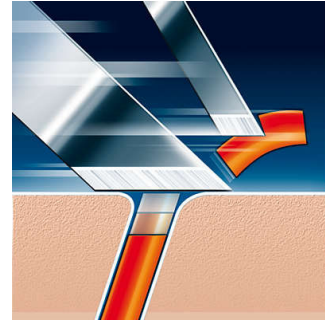

Comfortably close

- Super Lift & Cut shaving technology with dual blade system

Microgroove

- Microgroove for a closer shave

PHILIPS

Specifications

Shaving heads

- Shaving heads per packaging: 3
- Fits product types: HQ5812, HQ360, HS920, HQ483, HQ4607, HQ482, HQ5820, HQ5601, HQ5430, HQ4601, HQ342, HQ262, 4853XL, 4608X, 4606X, 4602X, HQ406, HQ402, HS190, HQ4870, HQ4819, HQ4401, HQ40, HQ468, HQ805, HQ202, HQ36, HQ4851, HQ4847, HQ222, HQ30, HQ420, 5625X, HQ443, HQ5426, HQ382, HQ240, HQ200, 5812XL, 4604X, 4603X, 4414LC, 201DB, HQ489, HQ441, HQ132, HQ803, HQ46, HQ42, HS990, HQ4800, HQ4407, HQ4810, HQ5823, HQ4625, HQ380, HQ340, HQ304, HQ220, HQ20, 4865XL, 4605X, 4417LC, HQ806, HS930, HQ4890, HQ4856, HQ4807,

HQ4/40

Highlights

Super Lift & Cut technology

Dual blade system of your Philips shaver: first blade lifts, second blade cuts for a comfortable close shave.

Microgroove for a closer shave

Microgroove for a closer shave