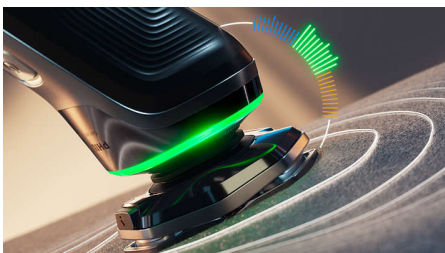

A closer shave

- Cuts hair in every direction with 360-degree rotating blades
- Skin-level closeness with Lift & Cut shaving system

SkinIQ technology

- 30% smoother*** gliding with Protective SkinGlide Coating
- Adjusts to your beard density with Power Adapt Sensor
- Always the optimal pressure with the Pressure Guard Sensor
- Adapts to your contours with 360-D Flexing Heads

Premium experience

Highlights

Lift & Cut System

Our patented, unique Lift & Cut rotary technology lifts the hair gently out of its root before cutting it precisely at skin level close (up to 0.00 mm to the skin) without the blades even touching your skin.

Pressure Guard sensor

Using the right pressure is key for closeness and skin protection. Advanced sensors in the shaver read the pressure you apply, and the innovative light signal shows when you are pressing too hard or too little. For a personalized shave that is just right for you.

360-D Flexing heads

Designed to follow the contours of your face and even the neck, this Philips electric shaver has fully flexible heads that turn 360° for a thorough and comfortable shave.

Protective SkinGlide coating