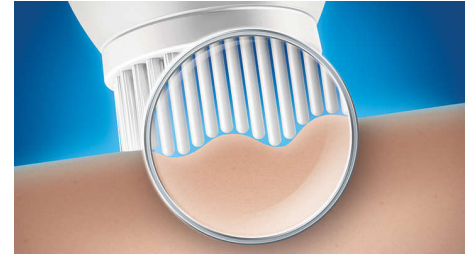

32,000 active bristles

The 32,000 active bristles each with a diameter of 50 µm, can reach even the hardest-to-reach areas of your face, cleansing it thoroughly. They remove dirt and dead skin cells, and increase micro-circulation, leaving your skin feeling smooth and looking healthy.

Developed for sensitive skin

The 14 mm long bristles have high flexibility, thereby ensuring less friction on sensitive skin, for a gentle cleansing effect. Suitable for everyday use.

Replace head every 3 months