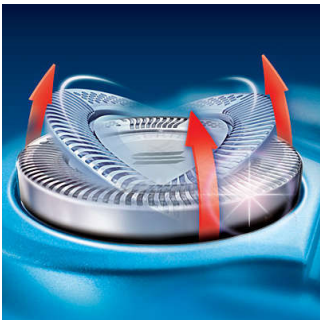

Comfortably close

- Super Lift & Cut shaving technology with dual blade system

Adjusts to every curve of your face and neck

- Individually floating heads
- Reflex Action system

Simply rinses clean

- Washable shaver

Exclusively for this model

- Pouch
- Battery low indicator

Moustache and sideburn trimming

- Spring-released, pop-up trimmer

PHILIPS

Electric shaver
With battery low indicator

Highlights

Battery low indicator

Battery low indicator

Individually floating heads

Align the razor sharp blades of your Philips shaver closer to your skin for exceptional closeness.

Pouch

Pouch

Reflex Action system

Automatically adjusts to every curve of your face and neck.

Spring-released pop-up trimmer

Full width trimmer is perfect for grooming sideburns and moustache.

Super Lift & Cut technology

Dual blade system of your Philips shaver: first blade lifts, second blade cuts for a comfortable close shave.