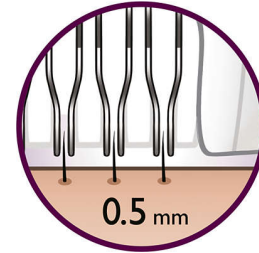

Hypo-allergenic

Additionally the hypo-allergenic discs assure an optimal hygiene.