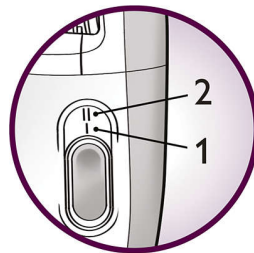

Two speed settings

Speed 1 for extra gentle epilation and speed 2 for extra efficient epilation