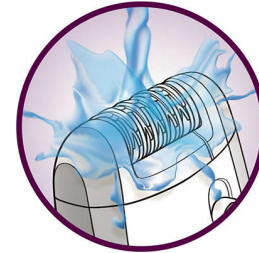

## Ergonomic grip

The rounded shape fits perfectly in your hand for comfortable hair removal. It looks great too!

## Two speed settings

Speed 1 for extra gentle epilation and speed 2 for extra efficient epilation

## Hypo-allergenic

Additionally the hypo-allergenic discs assure an optimal hygiene.

## Washable epilation head

The head can be detached and cleaned under running water for better hygiene