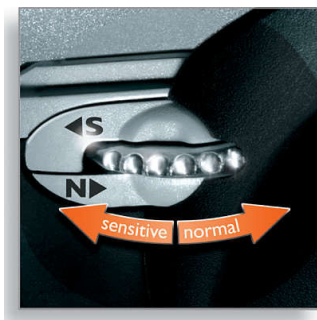

Perfectly close even in hard to reach areas

- SmartTouch Contour-following: for a fast and efficient shave
- Speed-XL shaving heads for a fast and close shave

Prevent skin irritation/ Sensitive skin

- Personal Comfort Control adapts to your skin type

PHILIPS

Highlights

SmartTouch Contour-following

Constantly keeps the 3 shaving heads in close contact with your skin for a fast and efficient shave.

Speed-XL shaving heads

The three shaving tracks offer 50% more shaving surface for a fast and close shave.
*compared to standard rotary shaving heads.

Personal Comfort Control

Personal Comfort Control adapts the shaver to your skin type. Select the 'Normal' setting

for a fast and comfortable close shave. Select 'Sensitive' for a comfortable close shave with maximum skin comfort.

Precision Cutting System

The electric shaver has ultra thin heads with slots to shave the long hairs and holes to shave even the shortest stubble.

Super Lift & Cut technology

The dual blade system of this electric shaver lifts hairs to cut comfortably below skin level.