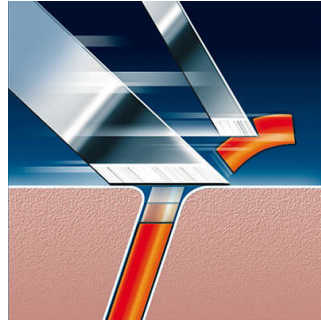

Reflex Action system

Automatically adjusts to every curve of your face and neck.

Comfort shaving heads

The skin friendly profile of these Philips shaving heads enables smooth skin contact for a comfortable shave.

Super Lift & Cut technology

The dual blade system of this electric shaver lifts hairs to cut comfortably below skin level.

Pop-up trimmer

Full width, pop-up trimmer is perfect for grooming sideburns and moustache.