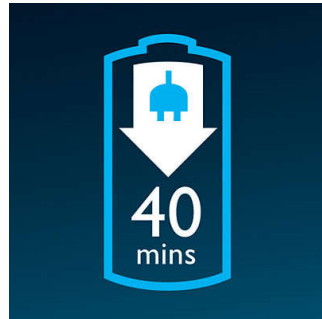

Reflex Action system

Automatically adjusts to every curve of your face and neck.

Individually floating heads

Align the razor sharp blades of your Philips shaver closer to your skin for exceptional closeness.

Washable shaver

The waterproof shaver can be easily rinsed under the tap.

Cordless and corded use

Cordless and corded use

Charging stand

Charging stand

Specifications

Shaving Performance