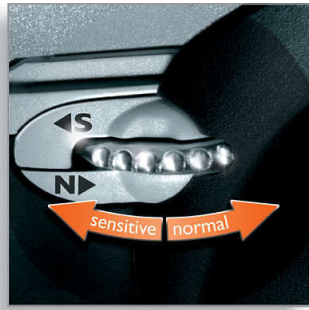

## Personal Comfort Control

Personal Comfort Control adapts the shaver to your skin type. Select the 'Normal' setting for a fast and comfortable close shave. Select 'Sensitive' for a comfortable close shave with maximum skin comfort.