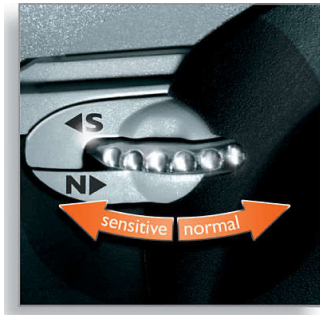

Perfectly close even in hard to reach areas

- Speed-XL shaving heads for a fast and close shave

Prevent skin irritation/ Sensitive skin

- Personal Comfort Control adapts to your skin type

PHILIPS

Highlights

Speed-XL shaving heads

The three shaving tracks offer 50% more shaving surface for a fast and close shave. *compared to standard rotary shaving heads.

Personal Comfort Control

Personal Comfort Control adapts the shaver to your skin type. Select the 'Normal' setting for a fast and comfortable close shave. Select 'Sensitive' for a comfortable close shave with maximum skin comfort.

Precision Cutting System

The electric shaver has ultra thin heads with slots to shave the long hairs and holes to shave even the shortest stubble.

Super Lift & Cut technology

The dual blade system of this electric shaver lifts hairs to cut comfortably below skin level.

Reflex Action system

Automatically adjust to every curve of your face and neck for flexible, smoother shaving.

Individually floating heads

Align the razor sharp blades of your Philips shaver closer to your skin for exceptional closeness.