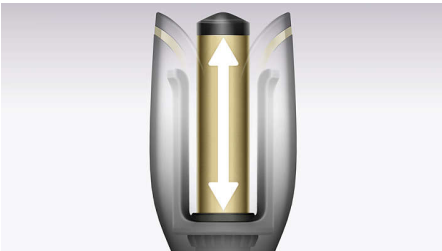

Highlights

Smart curling system

Enjoy ultimate styling experience with our smart curling system. The innovative system is a great package of many upgraded features. Fabulous, lasting curls are created at a touch of a button with two auto-rotating smart curl guards. They curl every hair strand like a professional stylist all the while caring for your hair. The clever curl boost technology allows the auto curler to create lasting results at a more caring temperature setting. The device's longer barrel, easy vertical grip and open design that follows the natural flow of your hair help you style perfectly with little effort.

Longer barrel for 2x more hair

With our auto curler's 113% more curling surface*, you can now style 2x more hair in one go. Perfect curls just got easy and fast.