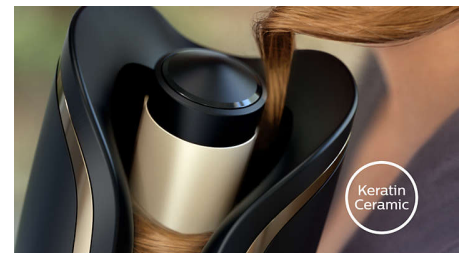

Keratin ceramic

Protective ceramic coating with keratin infusion for better care of your hair.

Curl boost technology

Our clever curl boost technology enables great, lasting curls at a caring temperature setting. The combination of the shape, smart curl guards and the keratin ceramic barrel work in sync to effectively use the heat, so hair is styled perfectly every time.