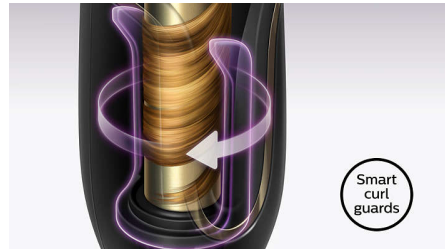

Smart curling system

Enjoy ultimate styling experience with our smart curling system. The innovative system is a great package of many upgraded features. Fabulous, lasting curls are created at a touch of a button with two auto-rotating smart curl guards. They curl every hair strand like a professional stylist all the while caring for your hair. The clever curl boost technology allows the auto curler to create lasting results at a more caring temperature setting. The device's longer barrel, easy vertical grip and open design that follows the natural flow of your hair help you style perfectly with little effort.

Longer barrel for 2x more hair

With our auto curler's 113% more curling surface*, you can now style 2x more hair in one go. Perfect curls just got easy and fast.

Vertical grip for easy use

The auto curler is held in a natural vertical position with a relaxed grip, making it effortless to create perfectly consistent curls all around

your head. The operating buttons are positioned where your grip is so that you can intuitively reach it. The curved, feminine shape of the curling chamber makes it comfortable to curl even closer to your scalp.

Smart curl guards

Our auto curler creates perfect fabulous curls that last, every time. Thanks to our innovative smart curl guards, hair is perfectly wrapped around the barrel like the masterful touch of a professional hairdresser. Because each strand of hair is curled evenly at the controlled temperature, the result is perfect each time. The best thing is that this highly skillful work is done only at a touch of a button, automatically!