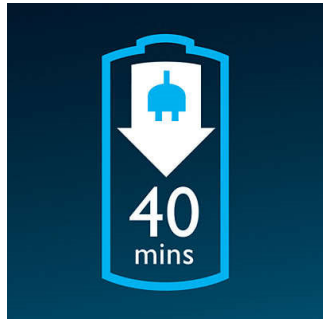

Cordless and corded use

Cordless and corded use

Charging stand

Charging stand