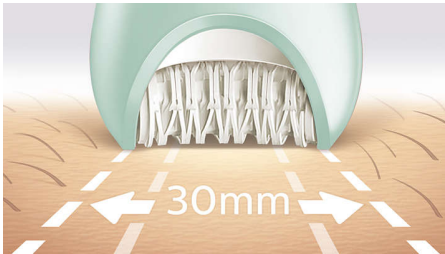

### Exceptional results

- Extra wide epilator head
- Epilation head of unique ceramic material for better grip

### Personalized body care routines

- Shaving head and trimming comb for a close shave
- Includes massage cap

## Our fastest epilation ever

Our epilator head is unique in being made from a textured ceramic surface that gently extract even the finest hairs and those 4x shorter than wax. Now with faster disc rotation than ever before (2200RPM) for our fastest hair removal.

## Extra wide epilator head

Extra wide epilator head covers more skin with every stroke for faster hair removal.