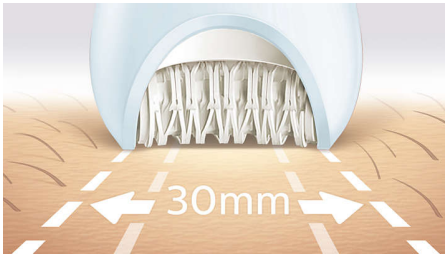

Our fastest epilation even on the finest of hairs

Firmly grips even fine hairs

Our fastest ever epilator has unique ceramic discs that rotate at a greater speed than ever before and firmly grip fine and short hairs. It comes with an extra - wide epilation head that covers more skin with every stroke.

Easy and effortless usage

- First epilator with S-shaped handle
- Cordless wet and dry for use in bath or shower
- Opti-light helps you target and remove even trickiest hairs

Exceptional results

- Extra wide epilator head
- Epilation head of unique ceramic material for better grip

Highlights

Our fastest epilation ever

Our epilator head is unique in being made from a textured ceramic surface that gently extract even the finest hairs and those 4x shorter than wax. Now with faster disc rotation than ever before (2200RPM) for our fastest hair removal.

Extra wide epilator head

Extra wide epilator head covers more skin with every stroke for faster hair removal.

Ergonomic S-shaped handle

The ergonomic S-shaped handle is easy to steer for maximum control and better reach with natural and precise movements, all over your body.