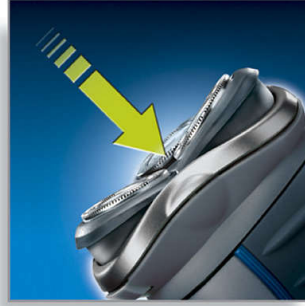

- Washable shaver

Moustache and sideburn trimming

- Spring released pop-up trimmer

PHILIPS

Highlights

Individually floating heads

Align the razor sharp blades of your Philips shaver closer to your skin for exceptional closeness.

Pop-up trimmer

Full width, pop-up trimmer is perfect for grooming sideburns and moustache.

Precision Cutting System

The Philips shaver has ultra thin heads with slots to shave long hairs and holes to shave the shortest stubble.

Reflex Action system

Automatically adjusts to every curve of your face and neck.

Superior Lift & Cut system

Dual blade system: first blade lifts, second blade cuts for a comfortable close shave.

Washable shaver

The water resistant Philips shaver can be easily rinsed under the tap.

Specifications

Shaving Performance

- Shaving system: Precision Cutting System, Super Lift & Cut technology
- Contour following: Reflex Action system, Individual floating heads
- Styling: Precision trimmer