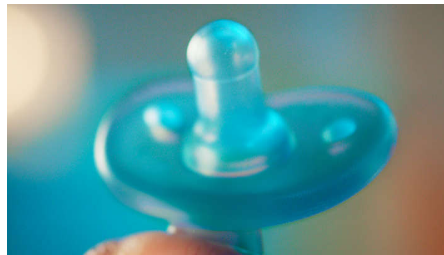

Comfortable design

- Follows the curves of your baby's face for enhanced comfort
- One-piece design, made from 100% medical grade silicone

Easy to clean

- Design prevents water from getting trapped in the nipple
- Sterilize and store in one handy case

The special curved, heart-shaped shield is designed to follow the natural curves of your baby's face, so as to provide maximum comfort without bumping into his or her tiny nose.

100% medical grade silicone

Soothie has a durable one-piece design, made entirely from flexible medical grade silicone. Our team of experts specially-created it for your newborn baby of 0-6m

Used in hospitals

The Philips Avent Soothie range is distributed in hospitals all across Europe. It is trusted by doctors and nurses to soothe newborns.

Orthodontic nipple

Soothie supports the natural oral development of your baby. Its orthodontic nipple – with a symmetrical shape – respects your baby's palate, teeth and gums.

Fingerheld solution

It's uniquely designed so that you can place your finger in the nipple. This enables you create an even stronger bond with your baby, by helping them suckle.