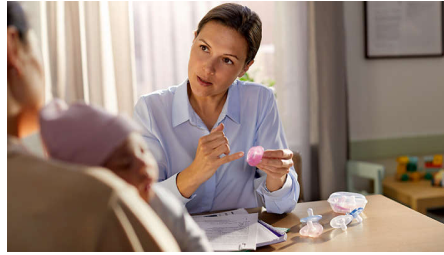

Comfortable design

- Follows the curves of your baby's face for enhanced comfort
- One-piece design, made from 100% medical grade silicone

Easy to clean

- Design prevents water from getting trapped in the nipple
- Sterilize and store in one handy case

Used by medical professionals

- Distributed by hospitals across Europe*

Symmetrical-shaped nipple

- Orthodontic nipple

Fingerheld solution

- Unique design helps you bond with your baby

Highlights

Comfortable design

The special curved, heart-shaped shield is designed to follow the natural curves of your baby's face, so as to provide maximum comfort without bumping into his or her tiny nose.

100% medical grade silicone

Soothie has a durable one-piece design, made entirely from flexible medical grade silicone. Our team of experts specially-created it for your newborn baby of 0-6m

Used in hospitals

The Philips Avent Soothie range is distributed in hospitals all across Europe. It is trusted by doctors and nurses to soothe newborns.