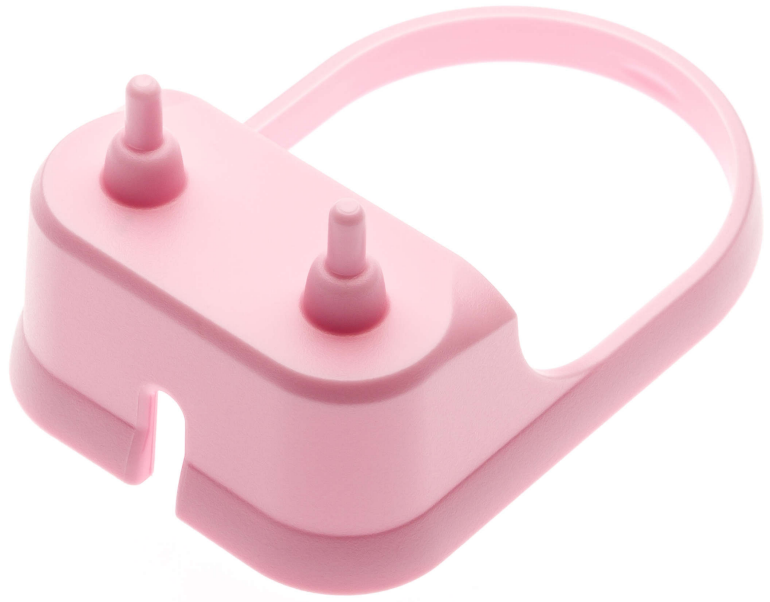

**PHILIPS**

Brush head holder

Philips Sonicare

Pink

CP1923/01

## Neatly store four brush heads

Check for compatibility below

This brush head holder can keep four brush heads neatly organised and within easy reach.