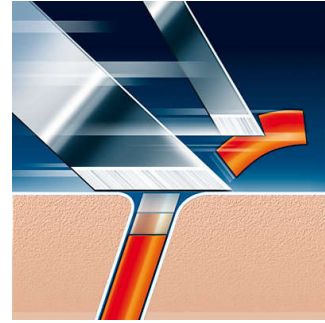

HQ5812, HQ803, HQ6854, HQ402, HQ4845, HQ242, 6940LC, HQ386, HQ6640\HQ6605, HQ5813, HQ4626, HQ3860, HQ5426, HQ362, 6853XL, HQ284, HQ406, 6856XL, HQ6843, HQ4607, HQ4608, HQ384, HQ4870, HQ6695, HQ41, HQ6849, HQ6853, 6613X, HQ4890, 4414LC, HQ6874, HQ360, HQ468, HQ340, HQ6617, HQ6405, HQ4821, HQ4630, HQ222, HQ202, 5812XL, 4608X, 4606X, HQ481, 6843XL, HQ6859, HQ852, HQ460, HQ42, HQ6950, HQ6940, HS890, HQ4810, HQ5401, HQ6424, HQ4851, HQ4805, HQ4601, HQ4441, HQ4425, HQ420, HQ342, HQ300, 6616X, 4825XL, HQ444, HQ441, HQ6879, HQ6613, HQ802, HQ801, HQ6941, HQ6990, HS990, HS930, HQ4850, HQ486, HQ6696, HQ6831, HS 190, HQ4411, HQ4405, HQ482, HQ5421, HQ5625, HQ4625, HQ4609, HQ341, HQ304, HQ302, HQ240, HQ10, 6844XL, 6615X, 4807XL, 4605X, 4603X, 4602X, 4417LC, HQ404, HQ130, HQ6920

HQ55/11

Kenmerken

Super Lift & Cut-technologie

Het dubbel-messysteem van uw Philips-scheerapparaat: het eerste mes tilt de haartjes op, het tweede scheert de haartjes af en zorgt voor aangenaam en glad scheren.