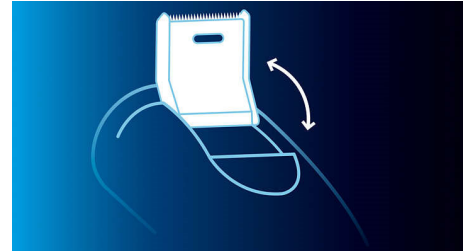

Pop-up trimmer

Full width, pop-up trimmer is perfect for grooming sideburns and moustache.