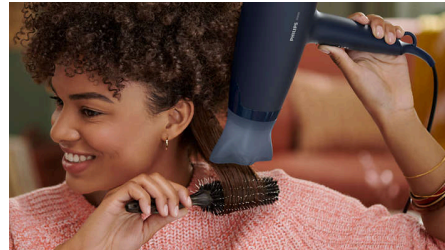

Cool air setting

The cool air setting provides a burst of cold air to finish and hold your style.

14 mm styling nozzle

The slim nozzle precisely focuses the air, for quick touch-ups and perfecting small details of your style.

Volume diffuser

The volume diffuser spreads the flow of air across the hair, boosting volume and reducing frizz while drying. For best results, hold the diffuser close to the crown and root area. The diffuser's fine textured pins will add volume, maximize thickness, bounce and help shape curls.