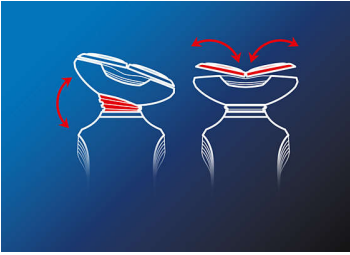

**Adjusts seamlessly to every curve**

- adjusts seamlessly to every curve
- adjust to the curve of your face

**Ultimate smooth shave that is gentle on the skin**

- for an ultimate smooth shave that is gentle on the skin

**Easily shave even the most difficult areas**

- Easily shave even the most difficult to reach areas
- Click-on trimmer perfect for sideburns and moustache
- complete control and extra precision

## 2D contour following

Advanced 2D contour following automatically adjusts to every curve of your face for a smoother shave.

## Designed for precision

The slim design of the shaver allows you to easily shave even the most difficult to reach areas of your face.