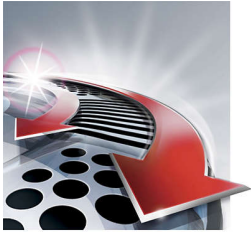

Highlights

Precision Cutting System

The Philips shaver has ultra thin heads with slots to shave long hairs and holes to shave the shortest stubble.