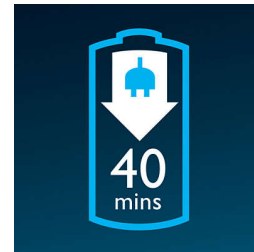

Cordless and corded use

Cordless and corded use