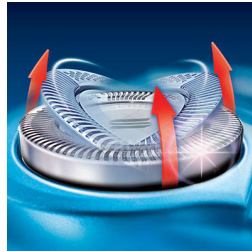

Comfortably close

- Super Lift & Cut technology

Shaves even the shortest stubble

- Precision Cutting System

Adjusts to every curve of your face and neck

- Individually floating heads
- 3D Contour-following system

Simply rinses clean

- Washable shaver

Exclusively for this model

- Pouch
- Cordless and corded use
- Battery charging, low and full indicator

Highlights

Precision Cutting System

The Philips shaver has ultra thin heads with slots to shave long hairs and holes to shave the shortest stubble.

Super Lift & Cut technology

The dual blade system of this electric shaver lifts hairs to cut comfortably below skin level.

3D Contour-following system

The 3D Contour-following system allows the individual shaving heads to move, enabling them to closely follow the curves of your face and neck. For a perfectly close shave, even in the difficult to reach areas.

Individually floating heads

Align the razor sharp blades of your Philips shaver closer to your skin for exceptional closeness.

Pouch

Pouch

Battery charging indicator

Battery charging, low and full indicator