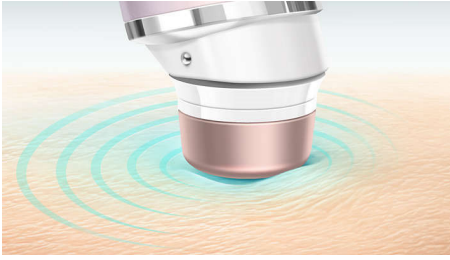

Easy to use, easily fits in your skincare routine

- The Head is easy to clean with warm water and soap
- Can be used with and without creams, serums and lotions

Intelligent Head Recognition, tailored DualMotion

- 40 seconds program, 2 intensity settings, two-way rotation
- Palm like shape and special coating for great gliding

Fresh skin

- Cooling effect: skin cools down for up to 8 mins

PHILIPS

Fresh Skin Attachment

Refreshing skin boost Cools skin down, up to 8 mins, For daily use, Easy to clean

Highlights

Cooling effect

Immediately after using the Fresh Skin head, a decrease in skin temperature is visible with a heat camera. The difference in temperature can be observed for up to 8 minutes after usage.

Special shape and material

The attachment's flat shape, mimics the shape of the palm of a hand and is designed to simulate the gentle tapping movements simulating finger tapping movements used in traditional massage at the end of a treatment to give tired skin a refreshing boost. Added to that, the ceramic coating ensures the attachment glides smoothly across the skin.