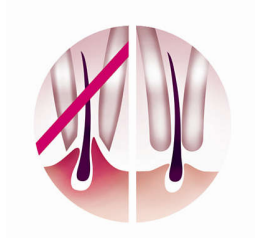

Beautiful skin

- Exfoliation brush to reveal even more radiant skin.
- Vibrating massage bar stimulates your skin

Comfortable epilation

- Choose the right speed according to your needs
- Fully washable epilation head for optimal hygiene

Sensitive area solutions

- Sensitive area cap for delicate skin

Highlights

Exfoliation brush

Unique Philips design which contains hypo-allergenic bristles for optimal hygiene, fits perfectly in your hand for optimal handling in all conditions and can be used wet & dry.

Massage attachment

Gently vibrating massage bar stimulates and soothes the skin for a pleasant epilation process.

Gentle tweezing discs

This epilator has gentle tweezing discs to remove hair without pulling the skin.

Two speed settings

This epilator has two speed settings. Speed 1 for extra gentle epilation and speed 2 for extra efficient epilation

Sensitive area cap

This epilator has a sensitive area cap. Specifically adapted for more sensitive skin, allowing for gentle epilation in delicate areas