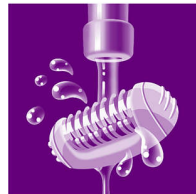

Massage attachment

Gently vibrating massage bar stimulates and soothes the skin for a pleasant epilation process.

Gentle tweezing discs

This epilator has gentle tweezing discs to remove hair without pulling the skin.

Two speed settings

This epilator has two speed settings. Speed 1 for extra gentle epilation and speed 2 for extra efficient epilation

Sensitive area cap

This epilator has a sensitive area cap. Specifically adapted for more sensitive skin, allowing for gentle epilation in delicate areas

Washable head

The head can be detached and cleaned under running water for better hygiene.

Specifications

Accessories

Cleaning brush
Storage pouch
Sensitive area cap

Technical specifications

Number of catching points: 20
Voltage: 13 V
Number of discs: 21
Pulling actions/second speed 1: 666
Pulling actions/second speed 2: 733